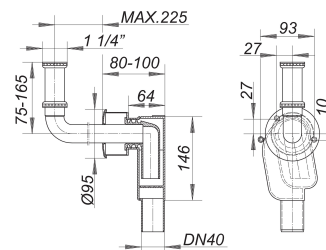

concealed trap type 300 CR, 1 1/4" x DN 40

Part number: 130211
 GTIN: 4001636130211
 Rebate group: 1

Description:

concealed trap type 300 CR, 1 1/4" x DN 40
 conforming to DIN 19541

specification:

- space saving built-in trap body
- height adjustable inlet
- escutcheon
- removable trap insert

material:

trap in polypropylene
 inlet c.p. brass, escutcheon stainless steel

Spare parts:

140005 elbow types 320, 1 1/4" x DN 32

140029 elbow types 321, 1 1/4" x DN 32

140333 elbow types 320 PC CR, 1 1/4" x DN 32

143020 trap insert for 300, 310