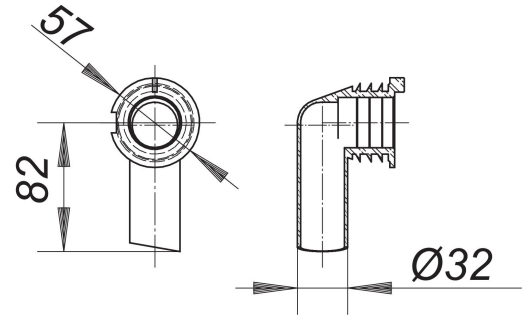

trap insert for 300, 310

Part number: 143020
GTIN: 4001636143020
Rebate group: 1

Description:

trap insert for 300, 310
spare part for concealed trap types 300 and 310

Spare parts:

130273 concealed trap type 300 PC KS, DN 40