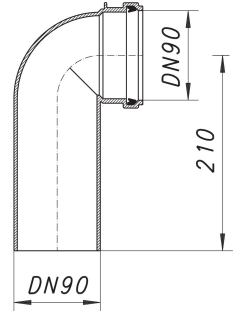

connector type 88, DN 90 x DN 90

Part number: 320087
GTIN: 4001636320087
Rebate group: 2

Description:

connector type 88, DN 90 x DN 90
for back to wall WC installations, 205 - 235 mm long

specification:

- lip-seal
- temporary blanking plate

material:

PE-HD, weldable