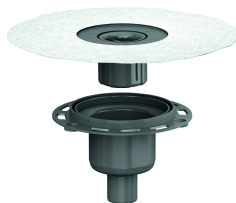

## drain body DallDrain vertical, DN 50/DN 100

---

Part number: 517234  
GTIN: 4001636517234  
Rebate group: 6

---

---

### Description:

drain body DallDrain vertical, DN 50/DN 100  
conforming to DIN EN 1253  
For installation with gratings DallDrain, raising piece DallDrain. Outlet DN 50 vertical.

#### Specification

- Integrated screed anchoring
- Flexible, click-in sealing sleeve for secure connection to bonded and sheet waterproofing conforming to DIN 18534
- Fully removable, two-piece trap insert and rodding eye, 50 mm water seal (conforming to DIN EN 1253)
- Temporary blanking plate

### Spare parts:

517357 trap insert DallDrain