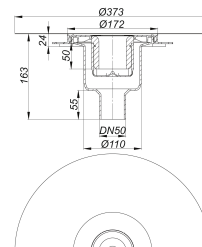

## drain body DallDrain vertical, DN 50/DN 100

---

Part number: 517234  
GTIN: 4001636517234  
Rebate group: 6

---

---

### Description:

drain body DallDrain vertical, DN 50/DN 100  
conforming to DIN EN 1253  
For installation with gratings DallDrain, raising piece DallDrain. Outlet DN 50 vertical.

#### Specification

- Integrated screed anchoring
- Flexible, click-in sealing sleeve for secure connection to bonded and sheet waterproofing conforming to DIN 18534
- Fully removable, two-piece trap insert and rodding eye, 50 mm water seal (conforming to DIN EN 1253)
- Temporary blanking plate

### Spare parts:

517357 trap insert DallDrain