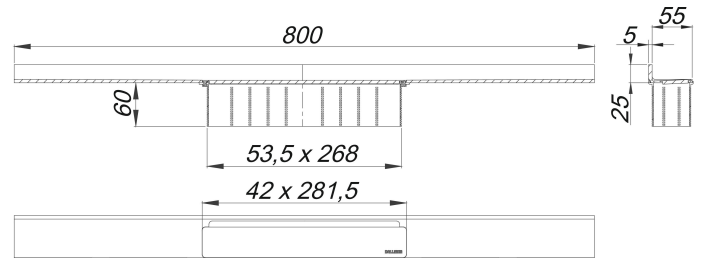

shower channel CeraWall Select red gold matt, 800 mm

Part number: 535344
 GTIN: 4001636535344
 Rebate group: 11

Description:

shower channel CeraWall Select red gold matt, 800 mm

for installation with drain body DallFlex, DallFlex Plan, DallFlex vertical and shower underlay DallFlex Wall, DallFlex Wall Plan. Drainage-strip with engineered precision fall, visibly installed at the junction of wall and floor. Suitable for floor finish of 10 – 24 mm and wall finish of 12 – 24 mm (including adhesive), length can be adjusted by one millimeter.

specification

- cover plate
- self-adhesive security tape S 3 with cut-resistant stainless steel mesh and sound insulation
- accessories for installation and positioning
- construction and sealing adhesive
- temporary blanking plate

Material

304 stainless steel, 5 mm solid, load class K 3 (300 kg), PVD coating in red gold matt

Ordering CeraWall Select:

Please order drain body DallFlex or shower underlay DallFlex Wall + shower channel CeraWall Select as two components.