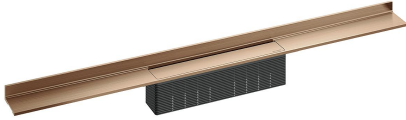

shower channel CeraWall Select red gold matt, 800 mm

Part number: 535344
 GTIN: 4001636535344
 Rebate group: 11

Description:

shower channel CeraWall Select red gold matt, 800 mm

for installation with drain body DallFlex, DallFlex Plan, DallFlex vertical and shower underlay DallFlex Wall, DallFlex Wall Plan. Drainage-strip with engineered precision fall, visibly installed at the junction of wall and floor. Suitable for floor finish of 10 – 24 mm and wall finish of 12 – 24 mm (including adhesive), length can be adjusted by one millimeter.

specification

- cover plate
- self-adhesive security tape S 3 with cut-resistant stainless steel mesh and sound insulation
- accessories for installation and positioning
- construction and sealing adhesive
- temporary blanking plate

Material

304 stainless steel, 5 mm solid, load class K 3 (300 kg), PVD coating in red gold matt

Ordering CeraWall Select:

Please order drain body DallFlex or shower underlay DallFlex Wall + shower channel CeraWall Select as two components.