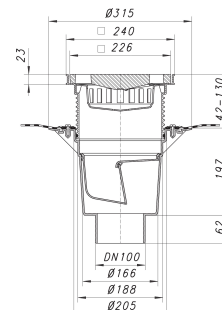

yard drain type 616.0 DallBit, DN 100

Part number: 862068

GTIN: 4001636862068

Rebate group: 3

Description:

yard drain type 616.0 DallBit, DN 100

ductile iron grate, load class A (up to 1,5 t)

Flow rates tested to DIN EN 1253:

Nominal diameter	Product standard	Min. flow rate according to norm	Water level according to norm
DN 100	DIN EN 1253	4.50 l/s	35.00 mm

Spare parts:

860996 ductile iron grate for 605/606/615/616