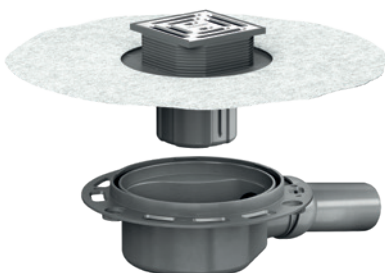

*The Pure grating frame is included in the delivery.