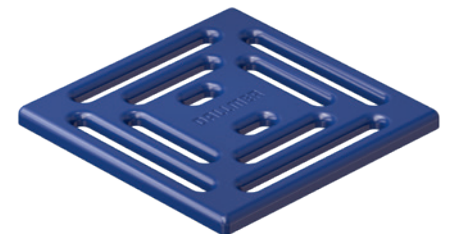

RAL 5002

Ultramarine blue

100 × 100 mm
Art. no. 518040

120 × 120 mm
Art. no. 518217