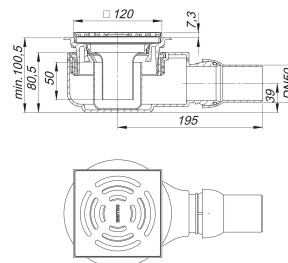

floor drain CeraBoard CK 12, DN 50, 120 x 120 mm

Part number: 514424
 GTIN: 4001636514424
 Rebate group: 5

Description:

floor drain CeraBoard CK 12, DN 50, 120 x 120 mm
 conforming to DIN EN 1253
 only for use with CeraBoard shower underlays

Specification:

- threaded valve
- removable trap insert, 50 mm water seal
- temporary blanking plate and assembly key

Material:

polypropylene,
 grate 304 stainless steel, load class K 3 (300 kg)

outlet DN 50 horizontal, frame ABS, 120 x 120 mm

Spare parts:

495358 frame CS 12, 120 x 120 mm

160966 trap insert ORIO built 2004 - May 2010

495709 frame CK 12, 120 x 120 mm

495730 extension C 50, d: 120 x 40 mm