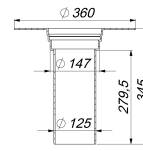

## raising piece type 630 FPO-PE

Part number: 621573  
GTIN: 4001636621573  
Rebate group: 10

### Description:

raising piece type 630 FPO-PE  
used with roof drain types 62 and 64, with extra wide flange for welding FPO-PE membranes directly

### SPECIFICATION

- seal
- can be extended with DN 125 plastic pipe, cut to suit on site for insulation 50 - 250 mm