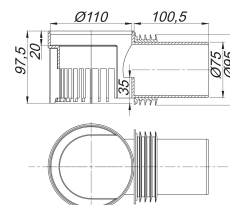

emergency drainage element for attic drains, d: 110 mm

Part number: 635471
GTIN: 4001636635471
Rebate group: 10

Description:

emergency drainage element for attic drains, d: 110 mm
for use with attic drains DallBit, PVC and FPO-PP in combination with gratings for balcony and terrace drainage, damming height 35 mm